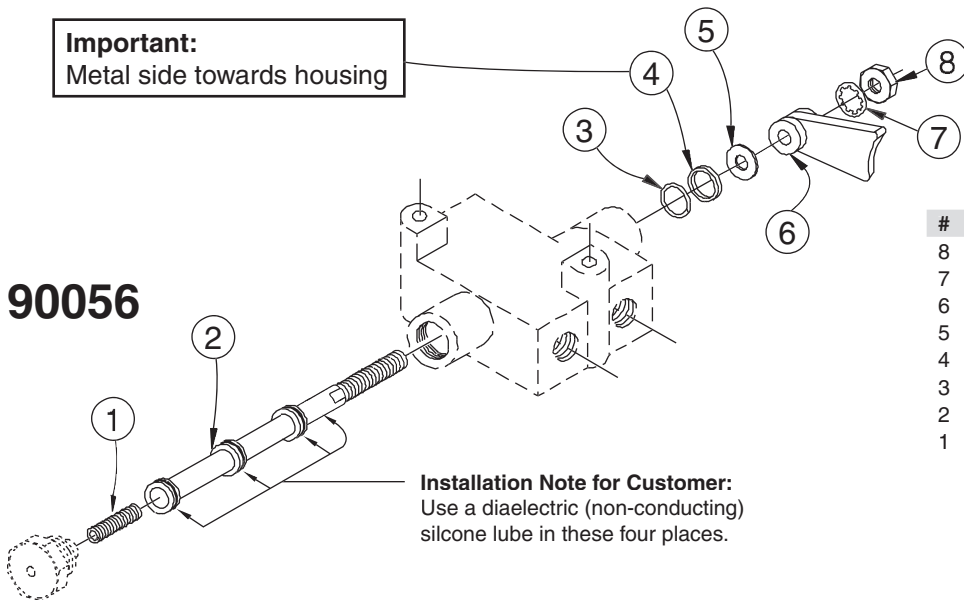

Parts List for Service Kits

90012

#	Part	Part #
7	Washer 1/4 int. lock	11163-04
6	Screw adjuster assy.	880-144-00
5	Nut 1/4-20 hex jam	11021-03
4	Dust seal	880-142-01
3	Retaining ring	11090-04
2	Spool & o-ring assy.	880-171-01
1	Spring	880-148-01

90055

#	Part	Part #
7	Pin 1/8 x .38 roll	11163-04
6	Roller	880-144-00
5	Dust seal	11021-03
4	Retaining ring	880-142-01
3	Screw #6-32 x .62 self sealing	11090-04
2	Spool & o-ring assy. (roller)	880-171-01
1	Spring	880-148-01

90056

#	Part	Part #
8	Nut 5/16-18 hex	11179-05
7	Washer 5/16 int. lock	11163-05
6	Actuator - offset (duckfoot)	881-120-01
5	Washer 5/16 plain S.S.	11275-06
4	Dust seal	880-142-01
3	Retaining Ring	11090-04
2	Spool & o-ring assy. (duckfoot)	881-122-01
1	Spring	880-148-01