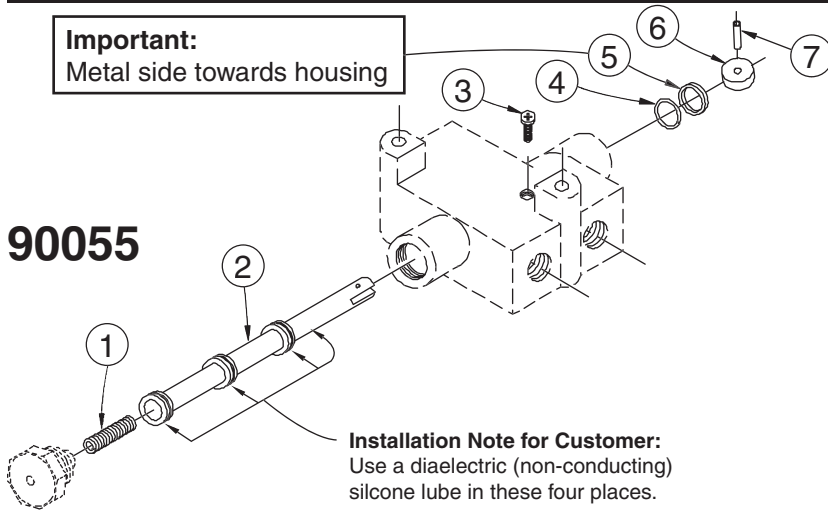

Parts List for Service Kits

90012

#	Part	Part #
7	Washer 1/4 int. lock	11163-04
6	Screw adjuster assy.	880-144-00
5	Nut 1/4-20 hex jam	11021-03
4	Dust seal	880-142-01
3	Retaining ring	11090-04
2	Spool & o-ring assy.	880-171-01
1	Spring	880-148-01

90055

#	Part	Part #
7	Pin 1/8 x .38 roll	11163-04
6	Roller	880-144-00
5	Dust seal	11021-03
4	Retaining ring	880-142-01
3	Screw #6-32 x .62 self sealing	11090-04
2	Spool & o-ring assy. (roller)	880-171-01
1	Spring	880-148-01

90056

#	Part	Part #
8	Nut 5/16-18 hex	11179-05
7	Washer 5/16 int. lock	11163-05
6	Actuator - offset (duckfoot)	881-120-01
5	Washer 5/16 plain S.S.	11275-06
4	Dust seal	880-142-01
3	Retaining Ring	11090-04
2	Spool & o-ring assy. (duckfoot)	881-122-01
1	Spring	880-148-01