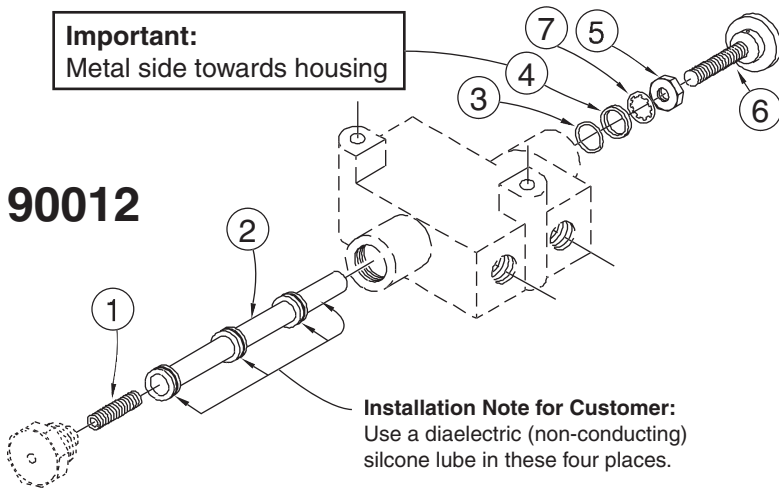

Parts List for Service Kits

90012

#	Part	Part #
7	Washer 1/4 int. lock	11163-04
6	Screw adjuster assy.	880-144-00
5	Nut 1/4-20 hex jam	11021-03
4	Dust seal	880-142-01
3	Retaining ring	11090-04
2	Spool & o-ring assy.	880-171-01
1	Spring	880-148-01

90055

#	Part	Part #
7	Pin 1/8 x .38 roll	11163-04
6	Roller	880-144-00
5	Dust seal	11021-03
4	Retaining ring	880-142-01
3	Screw #6-32 x .62 self sealing	11090-04
2	Spool & o-ring assy. (roller)	880-171-01
1	Spring	880-148-01

90056

#	Part	Part #
8	Nut 5/16-18 hex	11179-05
7	Washer 5/16 int. lock	11163-05
6	Actuator - offset (duckfoot)	881-120-01
5	Washer 5/16 plain S.S.	11275-06
4	Dust seal	880-142-01
3	Retaining Ring	11090-04
2	Spool & o-ring assy. (duckfoot)	881-122-01
1	Spring	880-148-01